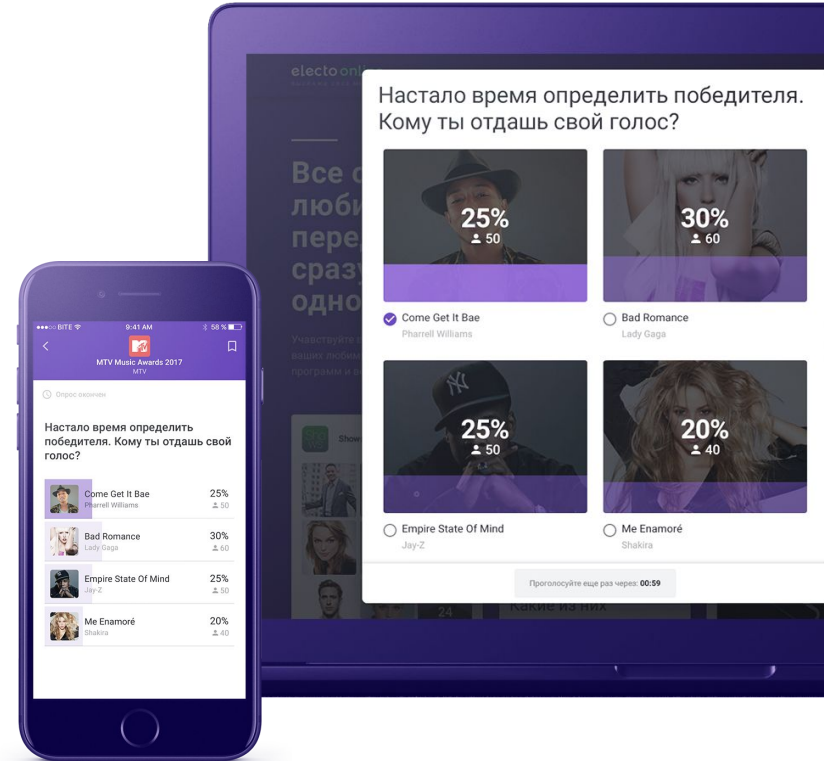

electo

Advantages for the broadcaster

A convenient tool for poll, survey and quiz placement on all sites of broadcaster as radio, mobile application, television or website

Monitoring of an active audience: listeners, readers and viewers in real time

Active interaction of the audience with the advertisement (ability to respond to advertisement)

Determining the exact rating of broadcasts, publications and speakers

Monitoring the dynamics of the audience's opinion during the broadcast

Detailed statistics on polls, surveys and quizzes